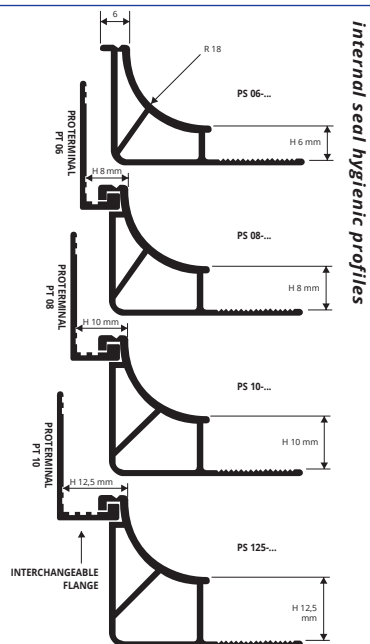

COLOURS

Internal seal hygienic profiles

BUY WHITE PROTERMINAL TO CREATE THE DUAL HEIGHT (SEE ABOVE):
PROTERMINAL PT 06 = H 8 MM - H 8 MM
PROTERMINAL PT 08 = H 10 MM - H 10 MM
PROTERMINAL PT 10 = H 12,5 MM - H 12,5 MM

CORNERS, END CAPS and JOINTS

NON- TOXIC VINYL RESIN

EXTERNAL / INTERNAL CORNER - RVA COLOURED

Article	H mm
RAI 06... (internal)	6
RAI 08... (internal)	8
RAI 10... (internal)	10
RAI 125... (internal)	12,5
RAE 06... (external)	6
RAE 08... (external)	8
RAE 10... (external)	10
RAE 125... (external)	12,5

END CAP RT / LF and JOINTS - RVA COLOURED

Article	H mm
TCE 08... caps right-left	8
TCE 10... caps right-left	10
TCE 125... caps right-left	12,5
GIN 08...	8
GIN 10...	10
GIN 125...	12,5