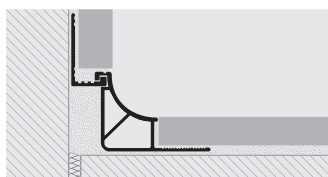

Article	H mm
PS 06...	6
PS 08...	8
PS 10...	10
PS 125...	12,5